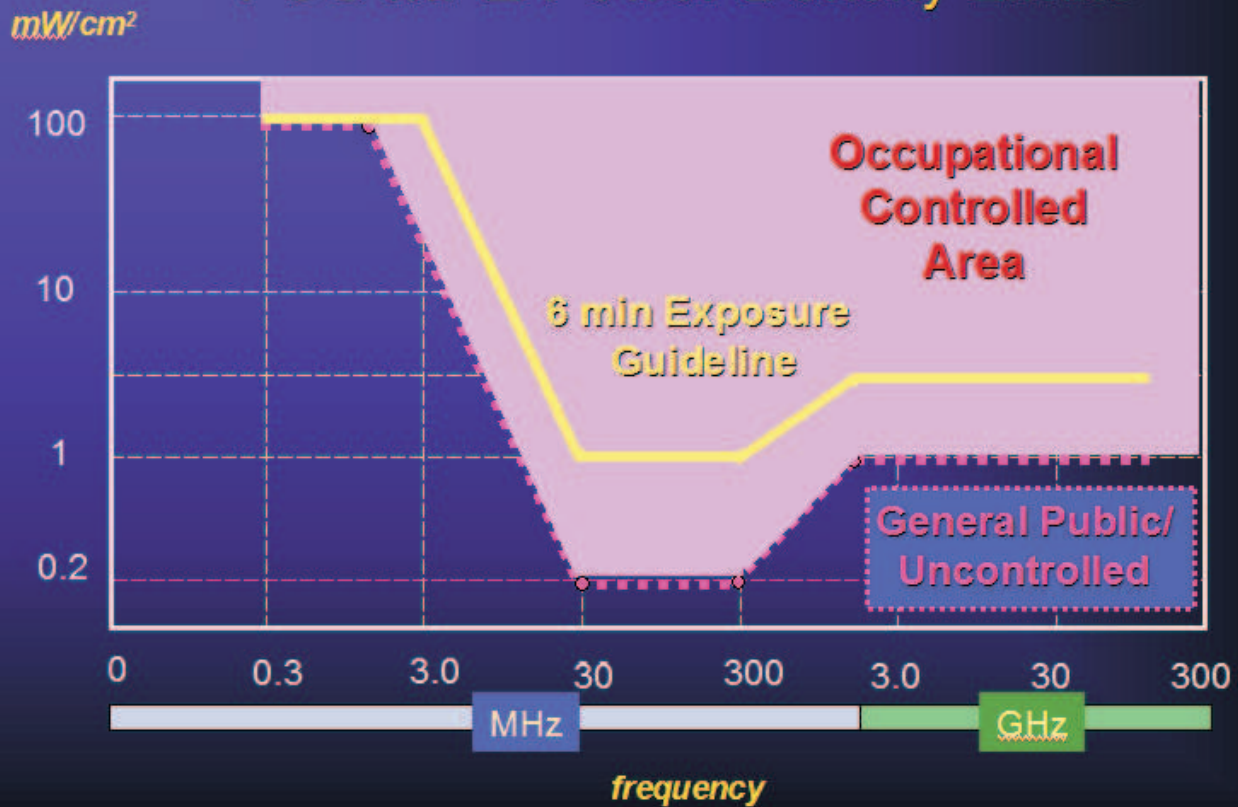

FCC MPE Power Density Limits

Power Density Curve as defined by FCC

provided by:

DCI, Inc.
305 W. Center St.
Fairfield, IL 62837
www.dcico.com

sales@dcico.com
618-842-9662

producers
of the
popular
video

“the future of industry training”